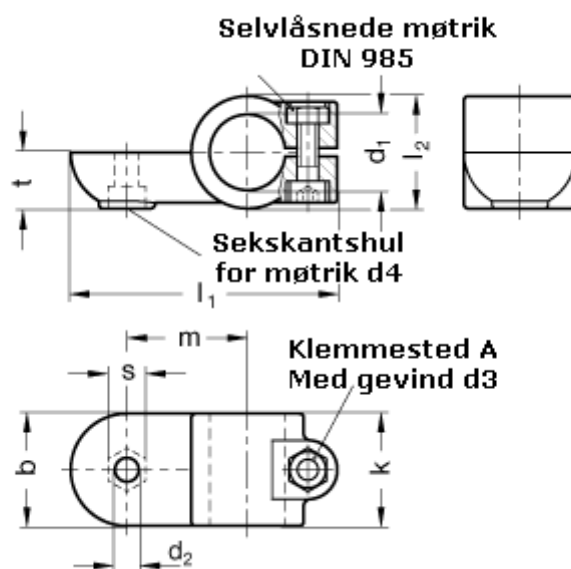

Article number: 20278B50AV2BL

Description: E+G Swivel clamp connector
GN278-B50-AV-2-BL

Measures

$b = 65$	$m = 70$
$d_1 = B50$	$s = 17.0$
$d_2 = 10.5$	$t = 32.5$
$d_3 = M10$	
$d_4 = M10$	
$k = 65$	
$l_1 = 148$	
$l_2 = 65$	